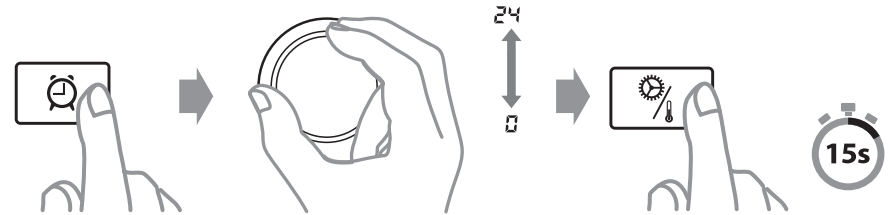

Oil Premium WiFi Illustrations

1. DESCRIPTION OF THE HEATER

2. PARTS

4. TEMPERATURE CALIBRATION

3. ASSEMBLY

5. POWER INDICATOR

6. RESETTING THE HEATER

7. INSTRUCTIONS

8. USAGE WITHOUT WIFI CONNECTION

9. TIMER FUNCTION WITHOUT WIFI CONNECTION

10. ACTIVATING WIFI

11. DEACTIVATING WIFI

12. RECONNECTING WIFI

13. DELETE WIFI SETTINGS