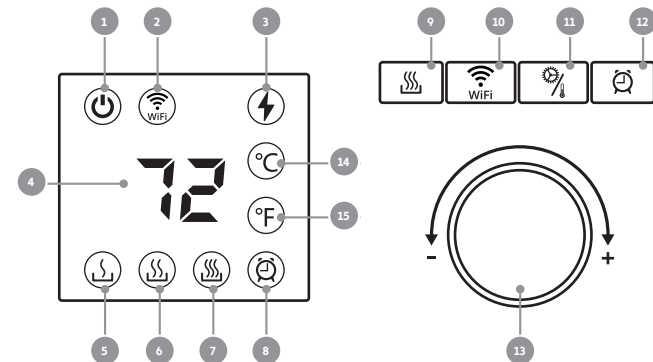

Oil Premium WiFi Illustrations

1. DESCRIPTION OF THE HEATER

2. PARTS

4. TEMPERATURE CALIBRATION

3. ASSEMBLY

5. POWER INDICATOR

6. RESETTING THE HEATER

7. INSTRUCTIONS

8. USAGE WITHOUT WIFI CONNECTION

9. TIMER FUNCTION WITHOUT WIFI CONNECTION

10. ACTIVATING WIFI

11. DEACTIVATING WIFI

12. RECONNECTING WIFI

13. DELETE WIFI SETTINGS