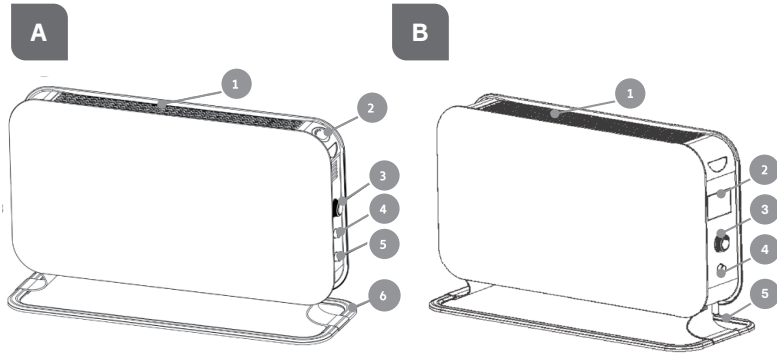

Mill WiFi Portable Heater illustrations

1. DESCRIPTION OF THE HEATER

2. PARTS

4. TEMPERATURE CALIBRATION

CO1200WIFI3 and CO1200WIFI3BLACK:

CO1500MAXWIFI3:

3. ASSEMBLY

Mill WiFi Portable Heater illustrations