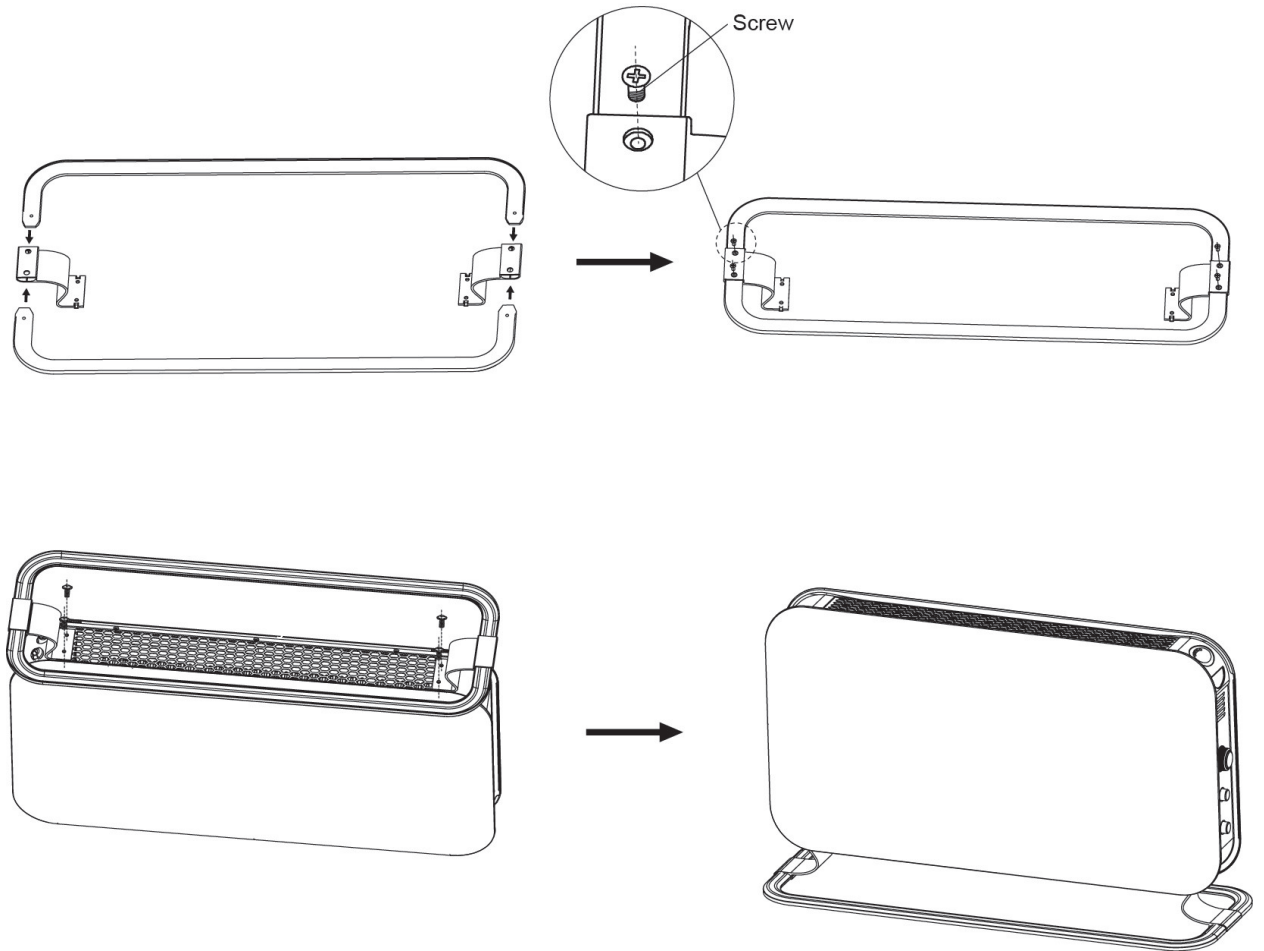

Mill WiFi Portable Heater illustrations

1. DESCRIPTION OF THE HEATER

2. PARTS

4. TEMPERATURE CALIBRATION

CO1200WIFI3 and CO1200WIFI3BLACK:

CO1500MAXWIFI3:

3. ASSEMBLY

Mill WiFi Portable Heater illustrations