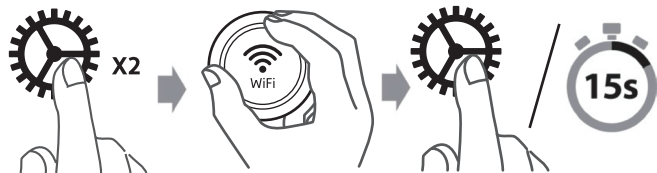

Mill WiFi Portable Heater illustrations

1. DESCRIPTION OF THE HEATER

2. PARTS

4. TEMPERATURE CALIBRATION

CO1200WIFI3 and CO1200WIFI3BLACK:

CO1500MAXWIFI3:

3. ASSEMBLY

Mill WiFi Portable Heater illustrations