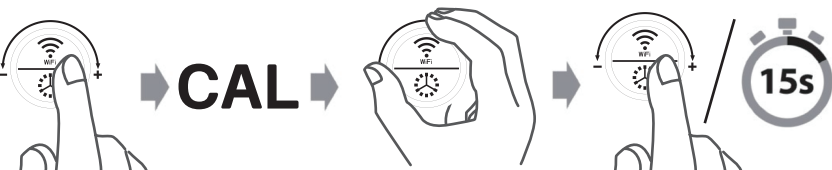

Mill WiFi Portable Heater illustrations

1. DESCRIPTION OF THE HEATER

2. PARTS

4. TEMPERATURE CALIBRATION

CO1200WIFI3 and CO1200WIFI3BLACK:

CO1500MAXWIFI3:

3. ASSEMBLY

Mill WiFi Portable Heater illustrations