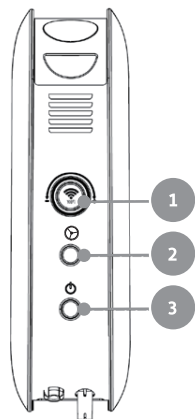

6. CONTROL PANEL

A