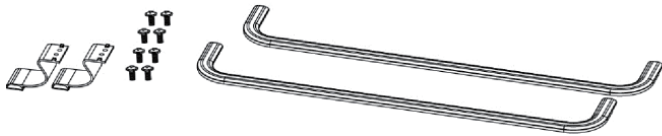

Mill WiFi Portable Heater illustrations

1. DESCRIPTION OF THE HEATER

2. PARTS

4. TEMPERATURE CALIBRATION

CO1200WIFI3 and CO1200WIFI3BLACK:

CO1500MAXWIFI3:

3. ASSEMBLY

Mill WiFi Portable Heater illustrations